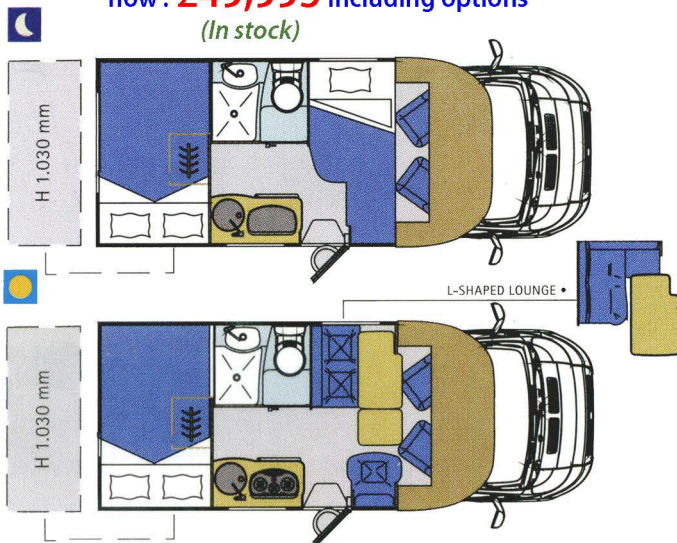

Made with 45 years of experience with all the style and elegance you would expect from Italy.

New Laika X 595 R Motorhome, 3 berth highly insulated 5.99metres long low profile with fixed rear transverse double bed over large garage.

2013 model. Euro 5. Fiat Ducato 2.3L 130PS (£48,700), Heavy chassis Plated 4000kg GVW (£1350), 6 speed manual gearbox. Fiat wheel trim covers with Laika logo (£70). Comfort pack – comprising Central locking of habitation door, Additional heating for living quarters, Airconditioning for cab and insulated windshield and cab windows, Up-rated alternator, passenger airbag, Cruise control, Cab carpeting, Flyscreen door, Special high comfort lounge with "Memory foam" padding, Heating programme timer, High quality metal water mixer with goose neck "Tekno-Elegance", Fridge door with smoked glass surface, Insulation for waste water tank, Upholstered cab seats with the same fabric as the living quarters, Exclusive Laika Deluxe handles in Champagne for cabinets and drawers, with Laika logo (£2530). L shape lounge (£270). Additional homologated fifth seat with matching upholstery (£260). Upholstered in Ponza fabric upgrade (£360). Wooden foot board for shower tray (£110). Gas oven and grill (£710). Truma combi 6 gas blown air heating. Bathroom window (£200). Turbo roof vent in washroom (£140). Removable carpets to living area (£250). Matching bedspread cover (£170). Electric retractable step (£480).

Special Offer was £55,600

now: £49,995 Including options

(In stock)

MOTORHOME SPECIFICATION:

MANUFACTURER: LAIKA
 MODEL: X 595 R
 BERTHS: 3
 MAKE: Fiat Ducato
 ENGINE: 2.3L 130 PS
 TRANSMISSION: 6 Speed Manual
 Length approx. 5.99m
 Width approx. 2.3m
 Height approx. 2.82m
 GVW: 4000 kg