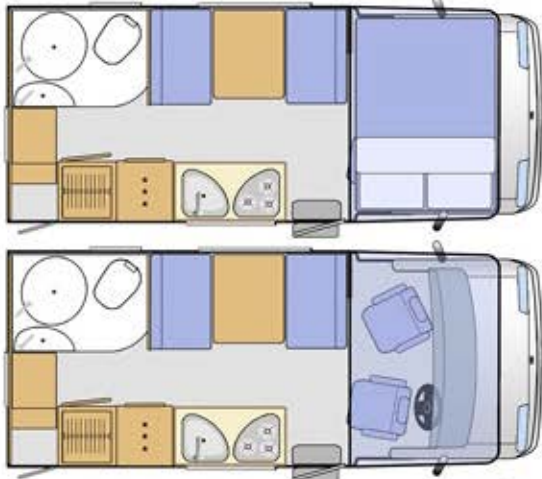

Knaus Sun Traveller 504

Used Knaus Sun Traveller 504 Motorhome. 4 berth 5.68metres long coachbuilt with fixed double bed over cab and rear bathroom.

Fiat Ducato 2.8 JTD 128ps diesel engine, 5 speed manual gearbox, 37,267 miles, Plated at 3500kgs GVW, Electric windows, Electric mirrors, Sony CD/Radio, Side steps to cab doors, Goldschmitt air suspension to rear axle. Lounge comprising double dinette with 4 additional seatbelts, Newly upholstered including cab seats in Beige velour, Drop down dining table, Concertina pull down blind to front cab area, Panoramic Heki roof light, Habitation loud loudspeakers, TV cabinet with roller shutter door with power point, Separate TV swing arm bracket in lounge and Removable fitted carpets. Over cab large double bed with Pull up security/privacy blind, Removable access ladder and Midi roof vent. Galley kitchen Smev 3 burner gas hob unit, Stainless steel sink with drainer and glass hinged cover, Smev gas oven, Electrolux 104 litre fridge/freezer and Hob extractor fan. Truma gas blown air heating. Wetroom with Rotating shower screen, Thetford cassette toilet, Vanity unit with integrated washbasin and Roof fan. Large rear wardrobe and storage cupboards. Rear ladder and Roof bars. Fiamma 2 bike rack. Integrated 3metre Fiamma roll out awning. External tall ski/storage locker. FLYSCREEN door. (FG51XXM - 10/2001)

£19,995.00 (In stock)

Artists Impression (Layout plans are not to scale) ©

MOTORHOME SPECIFICATION:

MANUFACTURER: Knaus
MODEL: Sun Traveller 504
BERTHS: 4
MAKE: Fiat Ducato
ENGINE: 2.8L JTD 128ps Diesel
TRANSMISSION: 5-Speed Manual
Length (approx.): 5.68m
Height (approx): 3.0m
Width (approx): 2.3m
GVW: 3500kgs