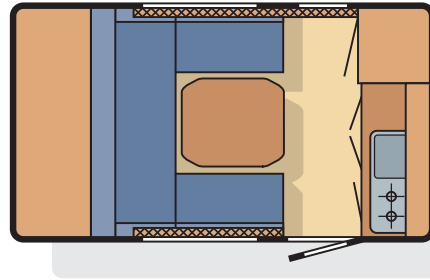

## Information

[www.tabme.de](http://www.tabme.de)

Simply trendy: **T@B 320 RS** or **T@B\_OffRoad**

technical data/equipment details	T@B 320 RS	T@B_OffRoad
length including drawbar in cm	477	484
vehicle body length including bottle case in cm	387	395
vehicle body length (inside) without bottle case in cm	312	312
vehicle body width in cm	199	204
total height in cm	228	240
unloaded weight (incl. basic equipment), approx. in kg	550*	583*
technically permissible max. weight, approx. in kg	800	1.000
loading capacity, approx. in kg	250	417
tyre size	195/55 R 15 Li 85 (515)	205/70 R 15 Li 95 (690)
tent outline dimension in cm	654/632	672/650
bed dimension rear in cm	175 x 200	175 x 200
number of roof hoods	1	1
number of lamps 12 V/230 V	3/-	3/-
number of socket outlets 230 V	1	1

### cushions

Blue Sky

Magic Green

optional equipment	T@B 320 RS	T@B_OffRoad
extras	AKS 1300	AKS 1300
	loading capacity 1,000 kg	<b>standard</b>
	light alloy wheels 7,5 x 16" + tyres 205/55 R16	<b>standard</b>
	awning	awning
	dim-out roller blinds	dim-out roller blinds
	2 luggage racks	2 luggage racks
	preparation underseat installation box Porta Potti	prep. underseat install. box Porta Potti
	-	10 l water can
	ALKO-trailer-control	ALKO-trailer-control
ColourKit	ABS lippings + window shade in silver, sunrise-yellow or orange	<b>»Adventure« standard</b>
refrigerator type/l	RM 4180 M/40 (Dometic)	RM 4180 M/40 (Dometic)
heating Truma-type	Truma S 2002 with Piezo	Truma S 2002 with Piezo