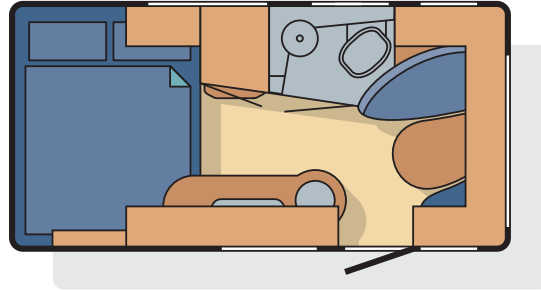

NewLounging: T@B_L 400 TD

technical data/equipment details T@B_L 400 TD

length including drawbar in cm	571
vehicle body length including bottle case in cm	478
vehicle body length (inside) without bottle case in cm	394
vehicle body width in cm	223
total height in cm	255
unloaded weight (incl. basic equipment), approx. in kg	1.000
technically permissible max. weight, approx. in kg	1.200
loading capacity, approx. in kg	200
tyre size	205/65 R 15 Li 99 (775) 767/745
tent outline dimension in cm	135 x 198
bed dimension rear in cm	70 x 195
number of roof hoods	2
number of lamps 12 V/230 V	9/-
number of socket outlets 230 V	5

* incl. 100 % fresh water, 100 % gas, power supply, cable reel

cushions

Cool Blue

Hot Red

optional equipment

AKS 1300	
extras	weight increase to 1,300 kg alloy wheels 7 J x 15" and tyres 205/65 R15
blinds – standard	
	7 luggage nets
Thetford C-250 S – standard	
45 l water can – standard	
	ALKO-Trailer-Control flat screen carrier mosquito door 1/1
ColourKit	decorative stripes on the rear wall breakdown service set
refrigerator type/l	ABS lippings + window shade in silver, sunrise, lemon
heating Truma-type	or apricosa
	RM 7290 R/86 (Dometic) – standard Truma S 3002 – standard
	Autark package
packages	12-V-package deco package with 2 pillows (Cool Blue or Hot Red)

Errors and changes excepted.